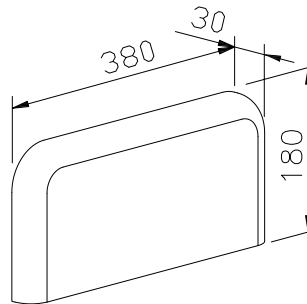

#### Suggested text for specifications:

Fixed back rest for folding seat,  
with black surface, backrest surface  
removable for cleaning.

Dimensions 380 x 180 x 30 mm  
Article No. BA 220

#### Suggested text for specifications:

Removable back rest for toilet seat,  
with black surface in PU, inclusive  
500 mm rail.

Dimensions: 543 x 180 x 140 mm  
Article No. BA 250