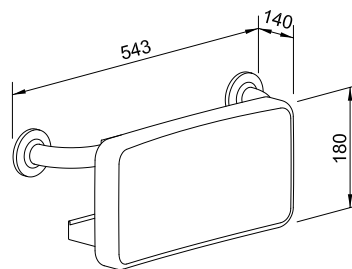

#### Suggested text for specifications:

Fixed back rest for folding seat,  
with black surface, backrest surface  
removable for cleaning.

Dimensions 380 x 180 x 30 mm  
Article No. BA 220

#### Suggested text for specifications:

Removable back rest for toilet seat,  
with black surface in PU, inclusive  
500 mm rail.

Dimensions: 543 x 180 x 140 mm  
Article No. BA 250